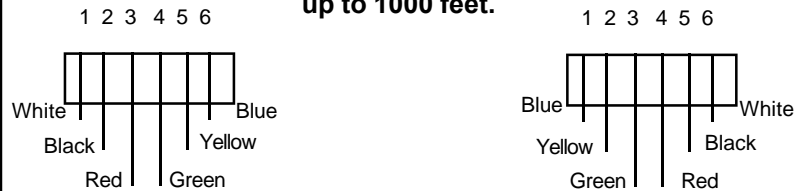

Modular telephone receptacle 1

Modular telephone receptacle 2

Twisted pair Cat 3 cable, up to 1000 feet.

Wireless Extension:

When used with the Video Senders, (model RVK35 shown below) Transmits live video images — **COLOR** and sound — directly from the Video SENDER to the 2.4 GHz Video RECEIVER.