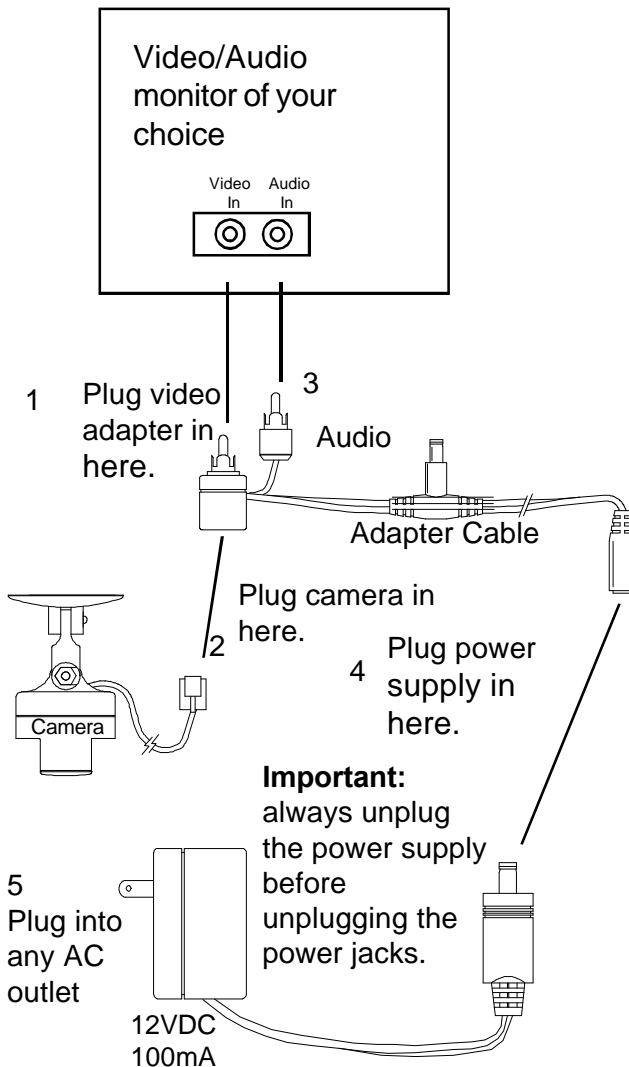

INDOOR/OUTDOOR COLOR CAMERA WITH AUDIO

Color Video Camera Kit from X10 PRO, model XSC17. Featuring a **built-in microphone**, this super-small, outdoor/indoor video camera uses the X10 Video SENDER (sold separately) to send **super-sharp color video and sound** up to 100 feet away. An attached 60 foot cord allows outside mounting — **simply run the cord through the wall to your Video Sender or to a audio/video source of your choice!** Capture it all on any TV, VCR, or computer video input! **Plus, the Camera can be hard wired up to one thousand feet away.**

Hard wired extension:

Note: you can extend the wire from the camera using 24 AWG twisted pair copper Cat 3 wire (up to 1000 feet), with minimal signal loss. Attach a 6 conductor telephone receptacle to the each end of the wire. It is important that you reverse the connections on one of the modular telephone receptacles as show below. i.e. pin 1 goes to pin 6, pin 2 goes to pin 5, and so on.

Modular telephone receptacle 1

Modular telephone receptacle 2

Twisted pair Cat 3 cable, up to 1000 feet.

Wireless Extension:

When used with the Video Senders, (model RVK35 shown below) Transmits live video images — **COLOR** and sound — directly from the Video SENDER to the 2.4 GHz Video RECEIVER.