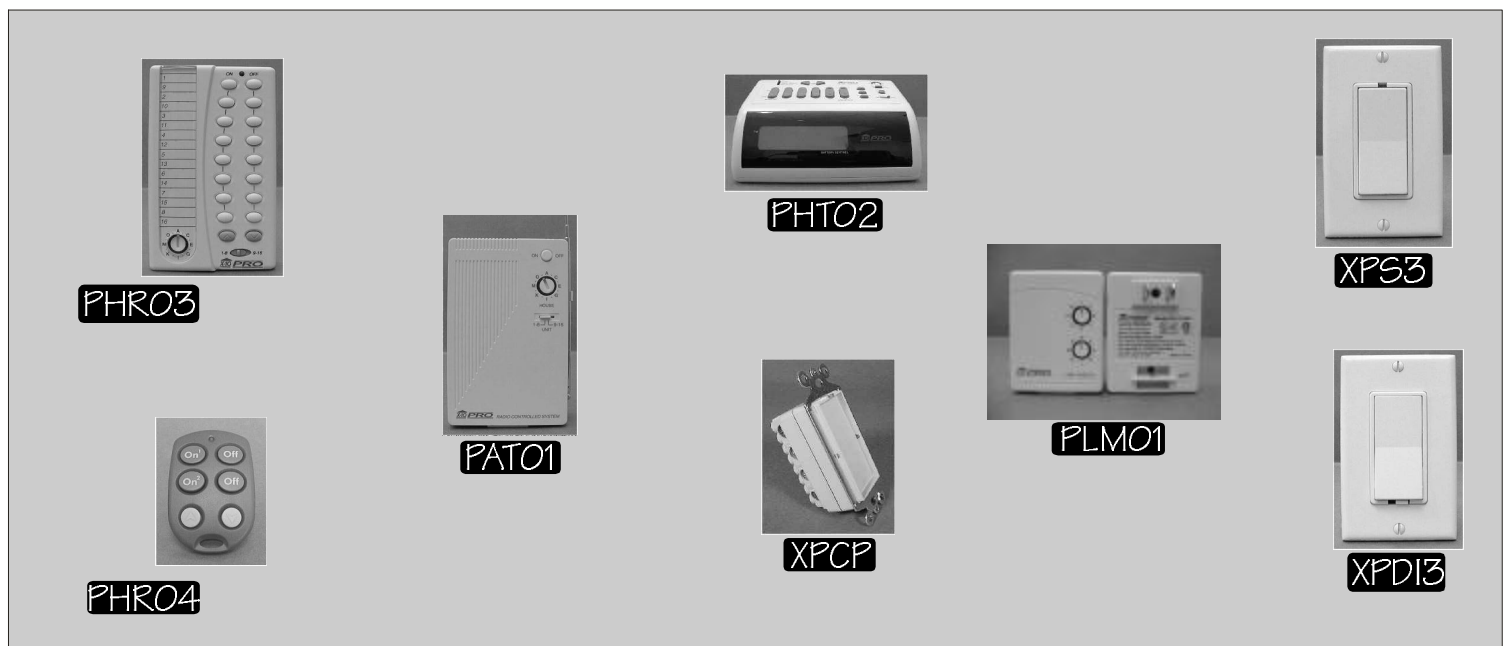

X10 PRO's Professional Automated Living™ (PAL1™) provides exciting features and benefits to a home outfitted with its full compliment of products. The PAL1™ is a potent selling tool for real estate professionals and custom home builders alike. In an industry where it is important to differentiate the homes you build from those your competitors build -- this full "package" features the right mix of extras giving you the opportunity to display *comfort, security and convenience* to potential buyers.

Attention to detail is a common thread in conversations with satisfied owners of custom homes, where the builder has cost-effectively provided all the comforts and features the client has requested.

This unique package provides an excellent foundation

for the home owner appreciating the opportunity of today's lifestyle enhancements. This basic package is a great value-added feature for all homes. Ease of use is the PAL1™'s most compelling feature. You will wonder how you ever lived without it!

The open architecture of the X10 PRO system enables homeowners to expand their system right away or even years into the future. As the functions of the room change, the X10 PRO system can easily adapt to the new environment. Add-ons for the system are affordable and easy to obtain.

The power of control is readily at hand, enjoy the convenience and new lifestyle benefits afforded to you with professional automated living.

PAL1™ (12 Piece Kit):

- 4 - XPS3 20A Wall Switches
- 2 - XPDI3 500W Inductive Wall Dimmers
- 1 - PLM01 300W Plug in Module
- 1 - PHT02 Mini Timer Controller
- 1 - PAT01 RF Transceiver
- 1 - PHR04 2 Channel RF Keychain Remote
- 1 - PHR03 16 Chan RF Remote
- 1 - XPCP Passive Phase Coupler
- Installation Instructions and User Manuals

Popular Features:

- Turning lights on from the car
- Dimmable control of 3 different lights
- One button lighting shut off at bedtime
- "Bump-in-the-night" all lights on capability
- Simple timer control for 4 lights
- May be integrated with many alarm systems and personal computers too
- Completely expandable at any time
- Automatic random lighting control to create the "at home look"