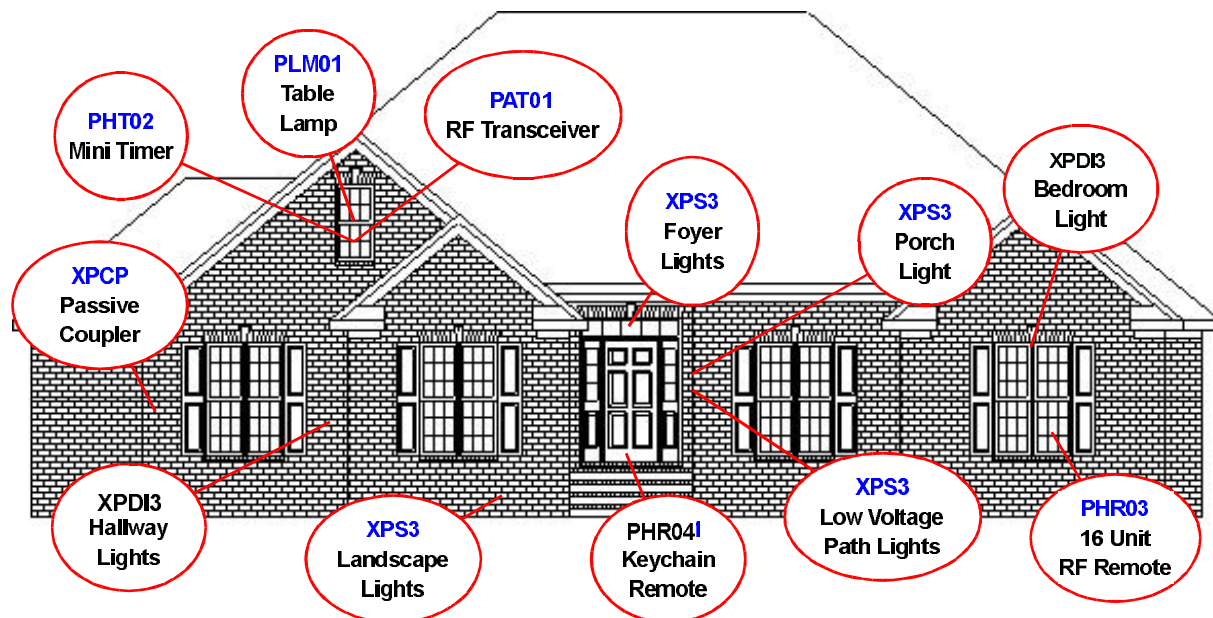

PAL1™ Application Suggestions

XPCP - Passive Phase Coupler

Essential for providing X10 communication between sides of phases of the electrical panel.

XPDI3 - Decorative 500W Inductive Wall Dimmer

For use with inductive or incandescent loads, this switch is great for main bedroom ceiling light(s) or low voltage cabinet lighting. Remember whoever is last into bed has to turn off the lights! Now control the lights on and off or even dimming *while IN bed!*

XPS3 - Decorative 20A Wall Switch

Great for replacing existing wallswitch inside the home controlling exterior lighting such as Walkways, Entryway(s), Floodlights and Foyer. Provides for both local and remote control. Perfect compliment for fluorescent lights in garage and/or workshops too!

PLM01 - Plug in 300W Lamp Module

Provides a convenient lamp control for living rooms or nightstand light in main bedroom. Allows dimming for common table lamps providing simple scene lighting such as TV watching, entertaining, reading, or romantic modes..

PHT02 - Mini Timer Controller

A simple-to-program desk top timer providing automatic timer control of 4 switches or modules and manual control of up to 8 switches or modules. Convenient "bump-in-the-night" button will turn all lights on or off simultaneously. A "security mode" selector can be easily programmed to provide the lived-in look by randomly controlling lighting while away.

PAT01 - RF Transceiver

This device converts signals sent from handheld wireless remote controls into command signals on the power lines. Multiple remotes can share the same transceiver! Complete with a built-in appliance outlet, excellent for Holiday lighting, nightlights, and coffee makers or electric kettles.

PHR04-2 Channel RF Keychain Remote

Put it on a keychain or leave in the car or in a purse to control entryway lighting upon arrival home. Each family member will want one!

PHR03 - 16 Channel RF Remote Control

Attractive contemporary styling blends with any decor. Excellent for complete whole home control from the comfort and convenience of the bedroom, may also be kept in the family room -- the choice is your client's.